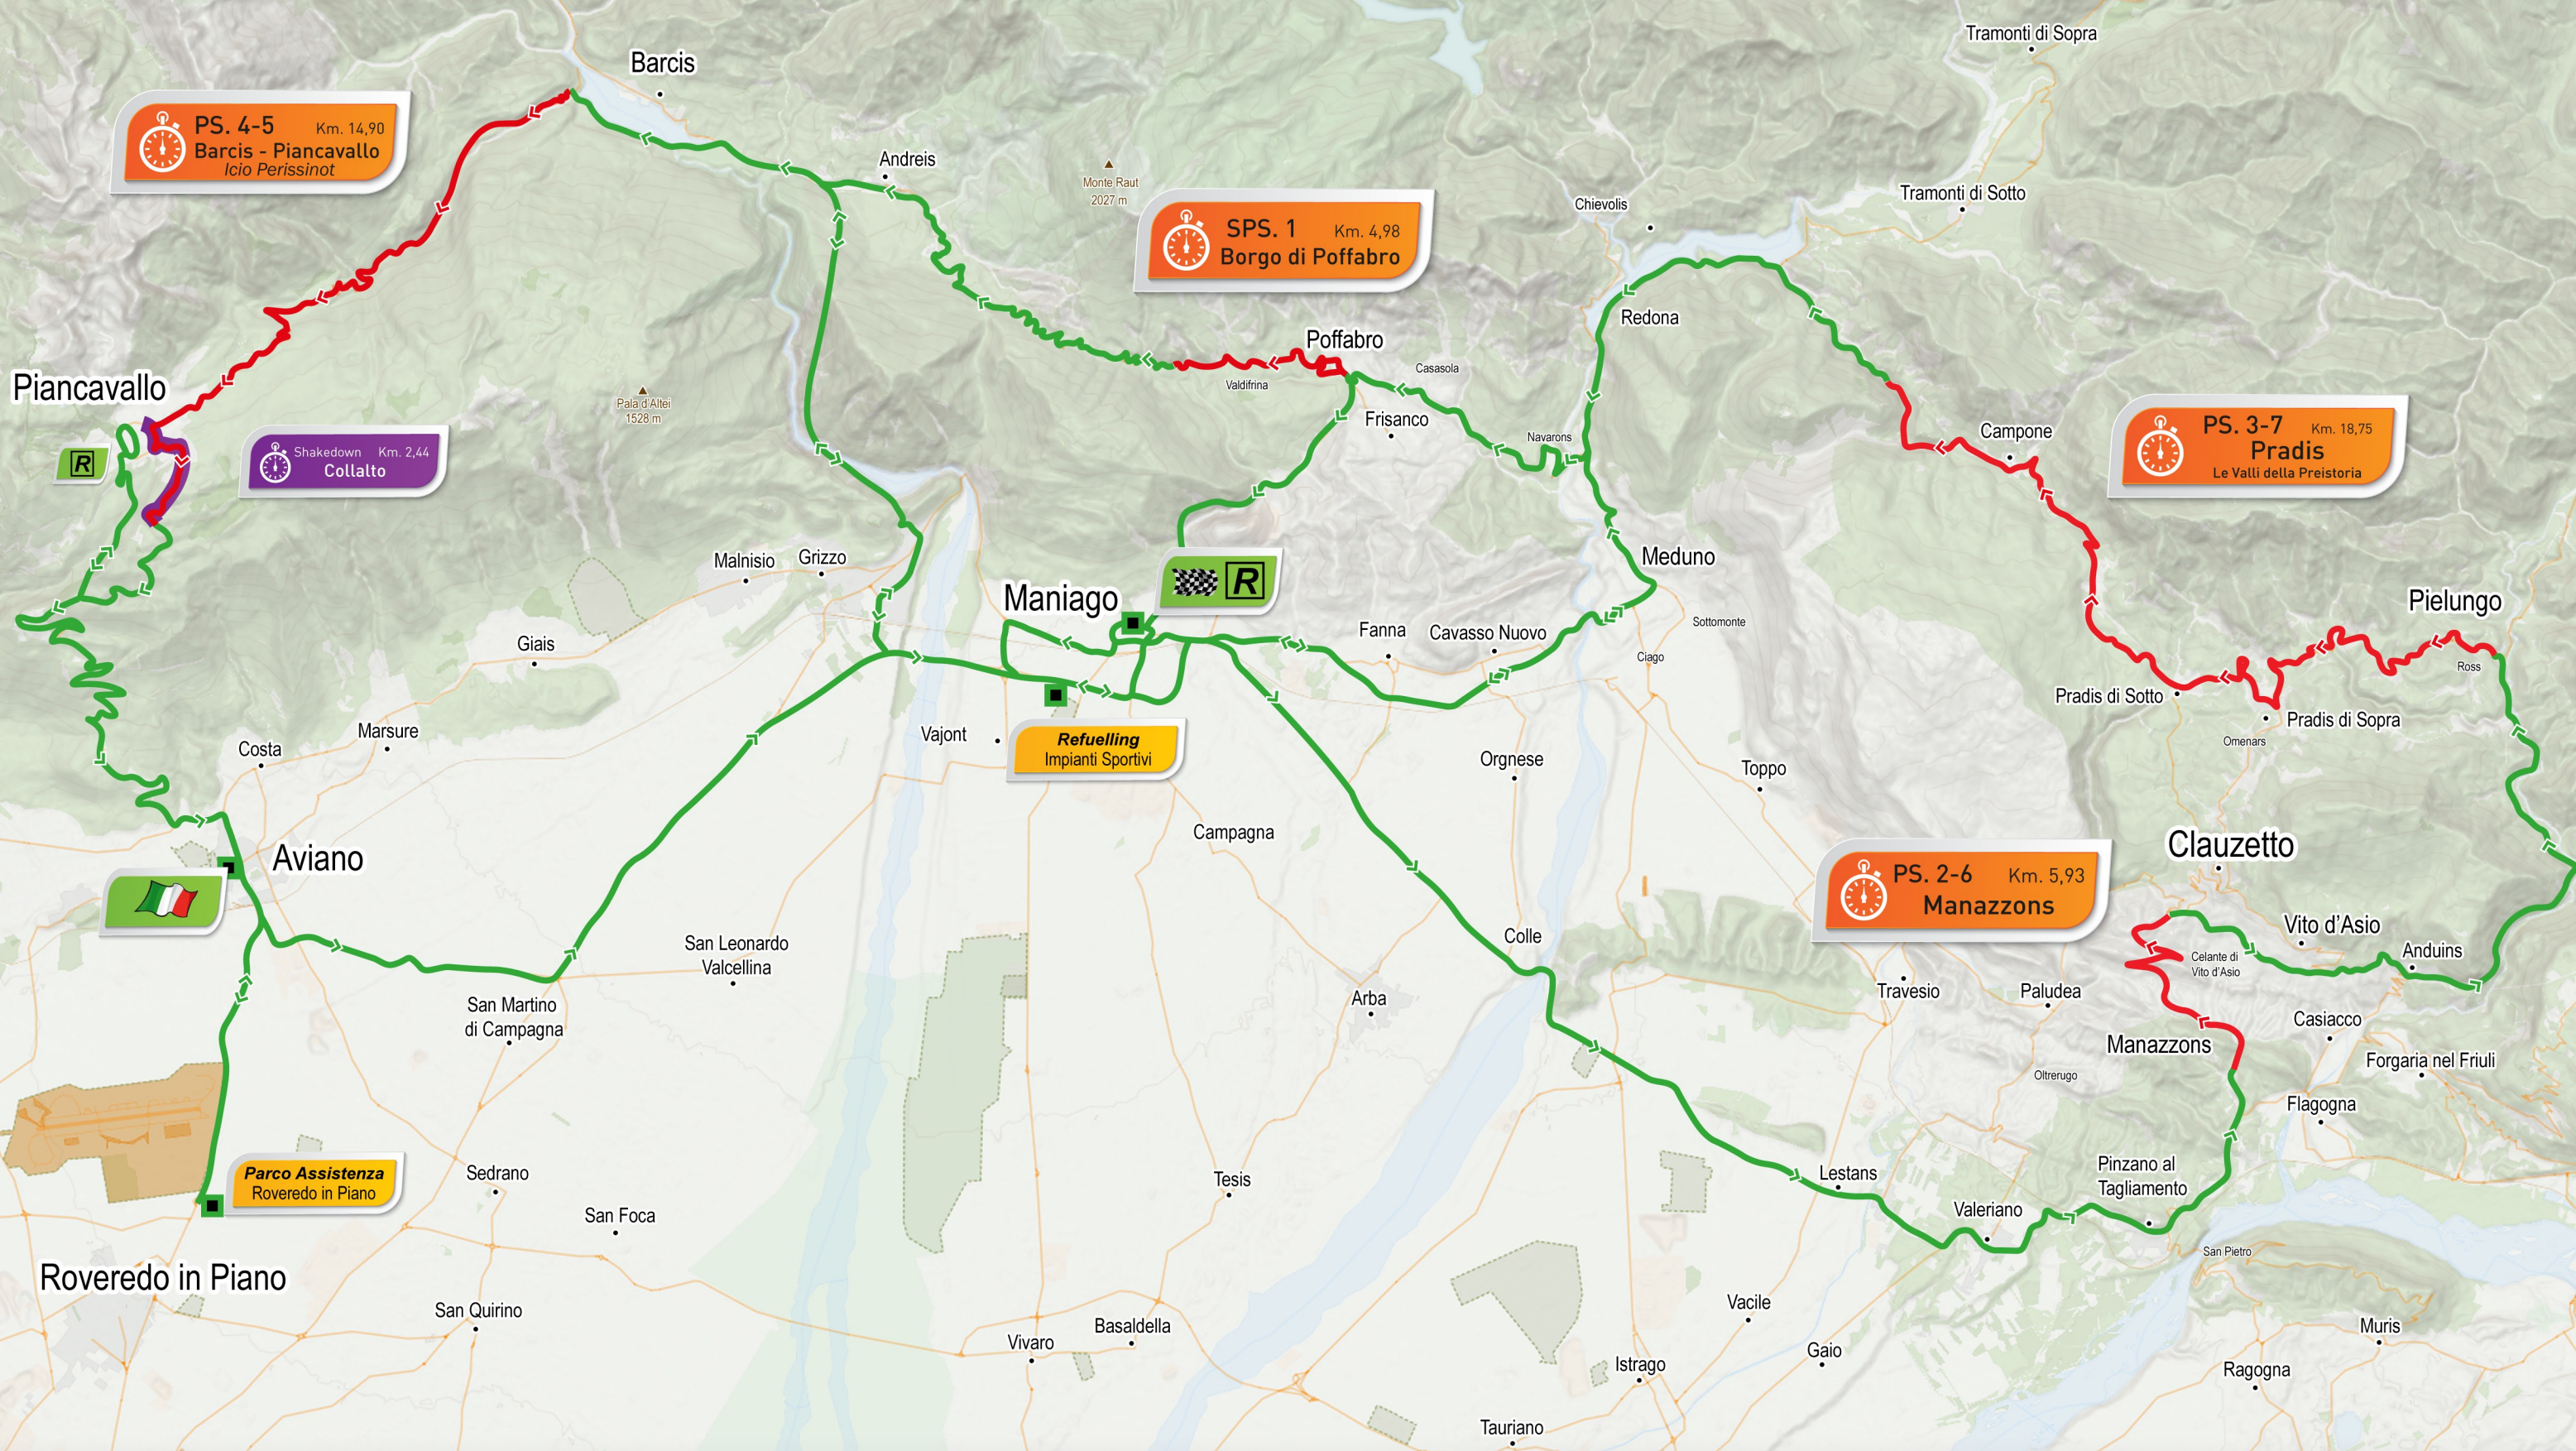

▲ Monte Resettum
 2067 m

⌚ PS. 4-5 Km. 14,90
Barcis - Piancavallo
 Icio Perissinot

⌚ SPS. 1 Km. 4,98
Borgo di Poffabro

⌚ PS. 3-7 Km. 18,75
Pradis
 Le Valli della Preistoria

⌚ PS. 2-6 Km. 5,93
Manazzons

⌚ Shakedown Km. 2,44
Collalto

Refuelling
 Impianti Sportivi

Parco Assistenza
 Roveredo in Piano